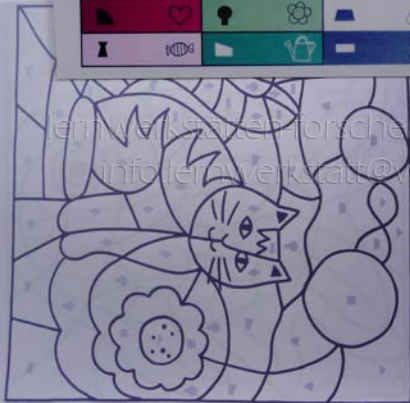

Malen nach Symbolen

■	☆	▲	🐟	◆	☾
◒	☀	▽	☂	●	👑
◑	♥	💡	🌸	▭	☁
⌘	🐟	🚩	🍵	▬	🍄

lernwerkstaeteforscherraume.de
info@lernwerkstatt@web.de